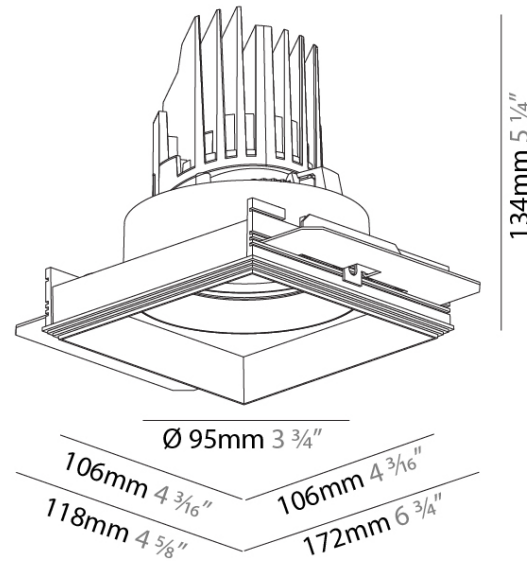

ELECTRICAL

Lamp Type: LED (Zhaga Standard)
Input Wattage (W): 16.5
Total Output Wattage (W): 14.5
Dimming: Tri-Mode (Non-Dimming and Phase Dimming (120Vac only) and 0-10V Dimming)
Driver Included: No
Driver Location: Recessed Housing
Driver Type: Constant Current - Universal
Driver Class: Class 2
Housing: See components
Input Voltage (V): 120 - 277
Constant Current (MA): 500

LED

Number of LEDs: 1
Color Temperature (°K): 2700 / 3000 / 3500 / 4000
Max. Delivered Lumen (lm): 940 / 980 / 1029 / 1050
Nominal Lumen (lm): 1386 / 1438 / 1511 / 1542
CRI: >90 CRI
Efficiency (%): 87.9 / 88.4 / 87.9
Lamp Life (hrs): 50000
Upon Request: RGB-W Tunable White Special Color Temperature Special LED

OPTICAL

Reflector: 20 / 40 / 60
Adjustability: Rotational 355°; Tilt 30°
Upon Request: Special Beam Angles

RATINGS AND CERTIFICATIONS

Zaneen Lighting Inc. © 2024, T 1-800-388-3382, F 416-247-9319, www.zaneen.com

Available for international specifications by adding "INT" at the end of the existing Model #. For assistance on 'custom' specifications, contact zteam@zaneen.com.

In a constant effort to supply the best product, we reserve the right to change specifications or materials without notice. The most recent specification sheets are found at zaneen.com

IP rating: IP20